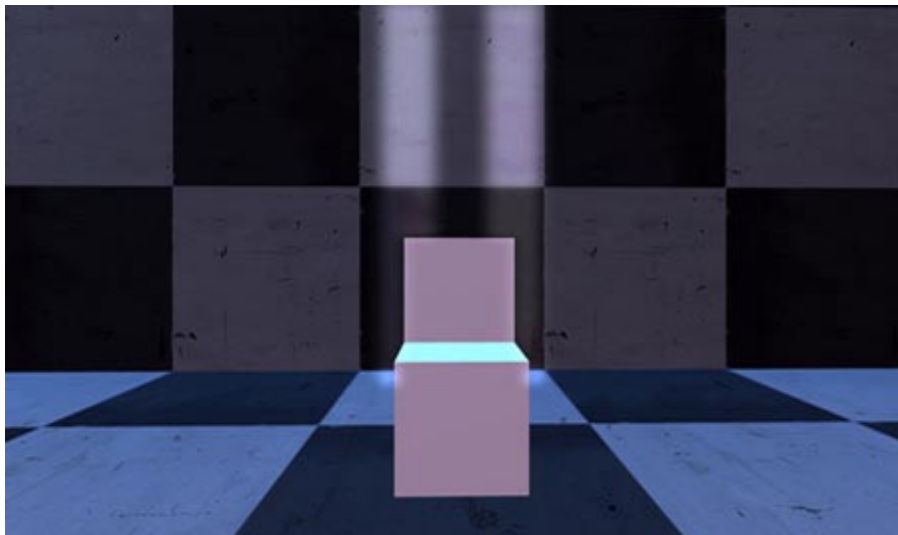

Press Release

Arthole Season 2

(Updated 29.08.08)

The gallery relaunches on **Sunday, August 31st 2008** with new work from **Arahan Claveau & Nebulosus Severine** on Level 2, and **Selavy Oh** on Level 3.

Arthole level 2 – XXX PRIVATE SHOW
© 2008 Arahan Claveau & Nebulosus Severine

Arthole level 3 – systems of reference
© 2008 Selavy Oh

Sunday 31st August Arthole reopened to reveal the new Season 2 work. The three levels in the gallery feature -

LEVEL 1 WEST WING - **PARANOIA, Watching the Skies for Planes** - New version of Burning Life 2006 installation by Nebulosus Severine.

LEVEL 1 EAST WING - **Injustice** - An extended chance to see this work by Arahan Claveau, originally part of his *super fun happy club* and *The love that dare not speak its name* for [KunstVlaji](#).